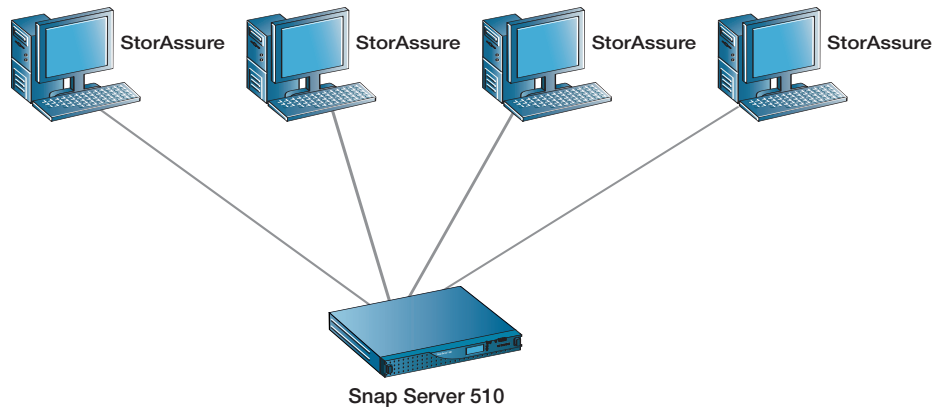

StorAssure Personal Edition Specifications

CPU

Pentium or better, also supports dual CPU systems

Windows

98/Me/NT/2000/XP/2003

RAM

32MB, 64MB recommended

Free disk space

8MB, plus storage for backup images

Supports backing up to

- Snap Servers (All models supported)
- Local or network drives
- USB Flash drives (Windows 98SE or better required)
- CD-R(W) or DVD+/-R(W)
- Zip and Jaz drives

Software	Part Number
StorAssure Personal Edition	5325301972

691 South Milipitas Boulevard
Milpitas, CA 95035

888.343.7627 Tel
408.262.2533 Fax

Copyright 2006 Adaptec, Inc. All rights reserved. Adaptec, the Adaptec logo, Snap Appliance, the Snap Appliance logo, Snap Server, Snap Disk, GuardianOS, SnapOS, and Storage Manager are trademarks of Adaptec, Inc., which may be registered in some jurisdictions. Microsoft and Windows are registered trademarks of Microsoft Corporation, used under license. All other trademarks used are owned by their respective owners.

Information supplied by Adaptec, Inc., is believed to be accurate and reliable at the time of printing, but Adaptec, Inc., assumes no responsibility for any errors that may appear in this document. Adaptec, Inc., reserves the right, without notice, to make changes in product design or specifications. Information is subject to change without notice.

P/N: 986909-012 Printed in U.S.A. 07/06 4319_1.4